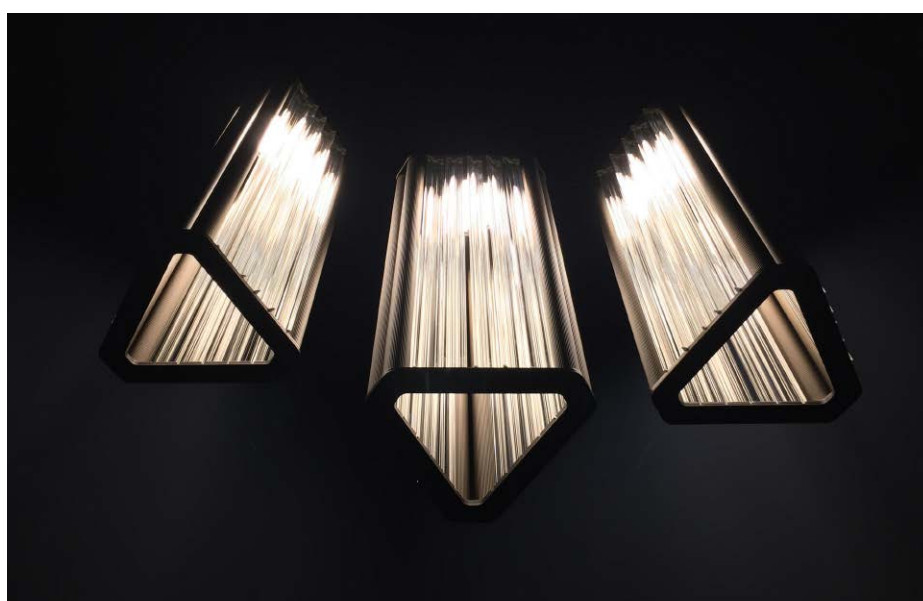

VENICEM

italy

NUMA SUSPENSION design Massimo Tonetto

Suspended lamp with diffused light. Dark burnished brass structure and crystal, amber or smoke grey Murano blown glass trihedrons.

VENICEM

italy

NUMA SUSPENSION

Function	Suspension
Location	Interior
Light Emission	Diffused light
Light Source	1x17W LED 1500lm 2700°K CRI90 Dimmable for DC Analog Dimmer 1-10V
Rated Voltage	110 - 120 V / 220 - 240 V
Frequency	50 - 60 Hz
Supply	Terminal block
Wiring cable lenght	250cm -98"4
Steel cable lenght	250cm -98"4