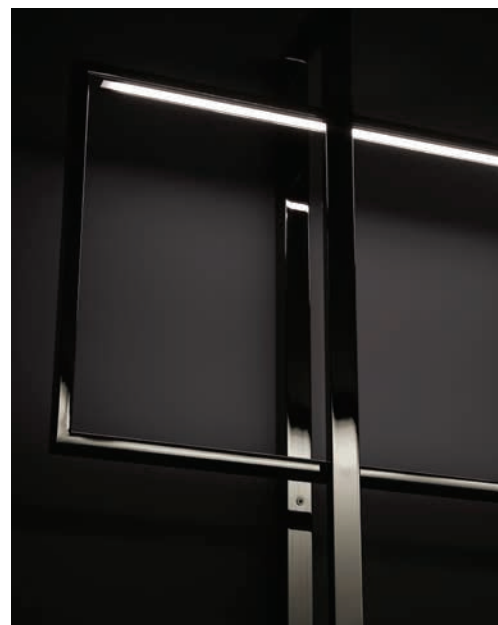

VENICEM

italy

MONDRIAN LED WALL design Massimo Tonetto

Wall lamp with direct and indirect light. Polished black nickel, polished gold, matte black nickel or light burnished brass structure.

VENICEM

italy

MONDRIAN LED WALL

Function	Wall
Location	Interior
Light Emission	Direct and indirect light
Light Source	Strip LED 12,3W 1630lm 2700°K CRI80 - Dimmable 1-10V
Rated Voltage	110 - 120 V / 220 - 240 V
Frequency	50 - 60 Hz
Supply	Terminal block
Ballast	Dimmable ballast included