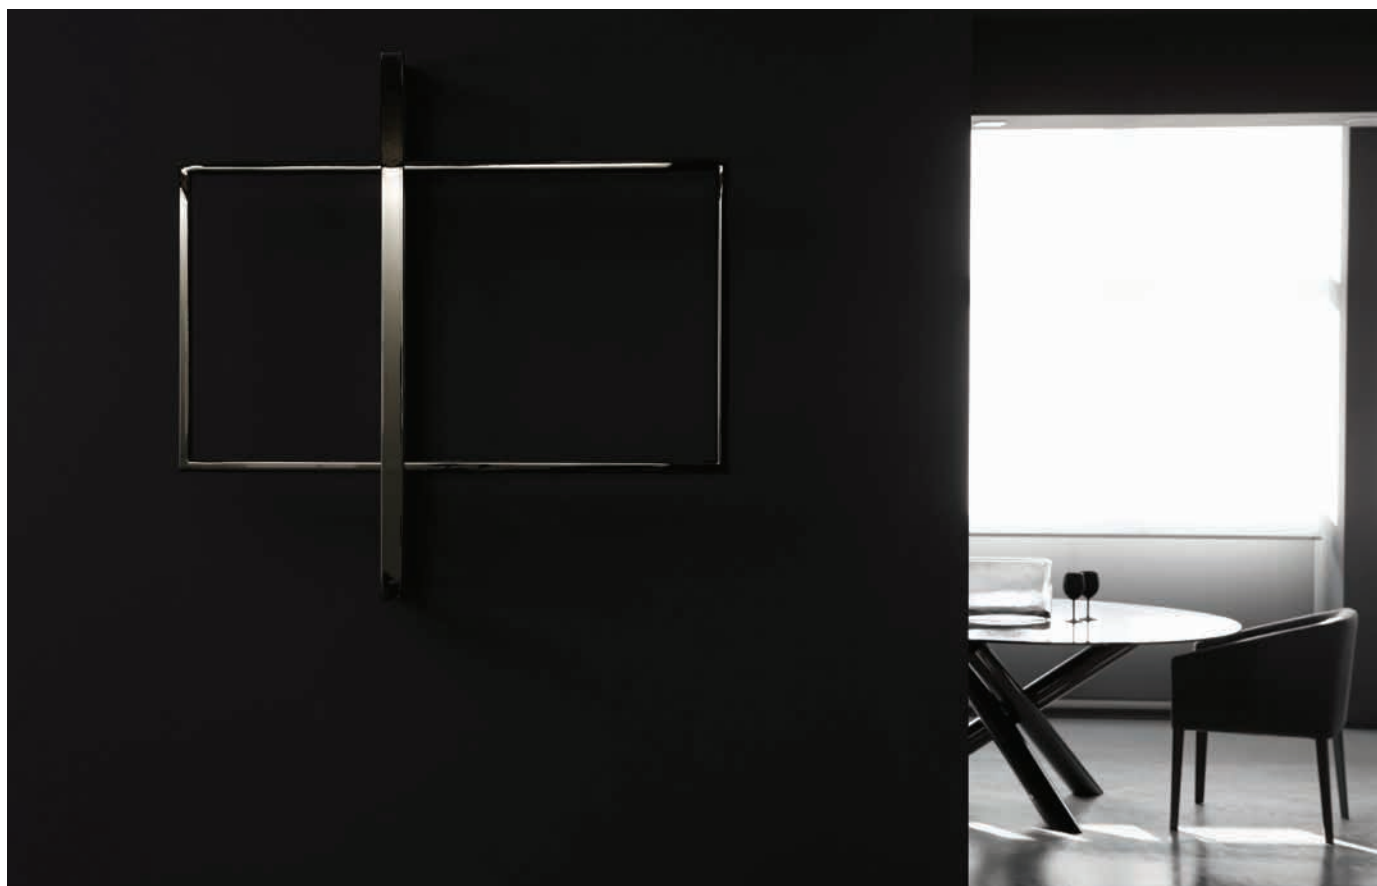

VENICEM

italy

MONDRIAN LED WALL design Massimo Tonetto

Wall lamp with direct and indirect light. Polished black nickel, polished gold, matte black nickel or light burnished brass structure.

VENICEM

italy

MONDRIAN LED WALL

Function	Wall
Location	Interior
Light Emission	Direct and indirect light
Light Source	Strip LED 12,3W 1630lm 2700°K CRI80 - Dimmable 1-10V
Rated Voltage	110 - 120 V / 220 - 240 V
Frequency	50 - 60 Hz
Supply	Terminal block
Ballast	Dimmable ballast included