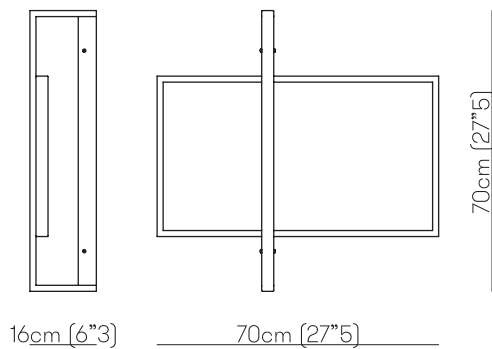

Function	Wall
Location	Interior
Light Emission	Direct and indirect light
Light Source	Strip LED 12,3W 1630lm 2700°K CRI80 - Dimmable 1-10V
Rated Voltage	110 - 120 V / 220 - 240 V
Frequency	50 - 60 Hz
Supply	Terminal block
Ballast	Dimmable ballast included

Certifications

UL/C_WCE   IP20

Structure

- M04 Polished black nickel
- M05 Polished gold
- M07 Matte black nickel
- M11 Light burnished brass

Package	Dimensions	Net Weight	Gross Weight	Total vol.
	83,5×83,5×H.29,5cm (32"8×32"8×11"6)	6kg	11kg	0,20 m ³

Dimensions

Kit j-box