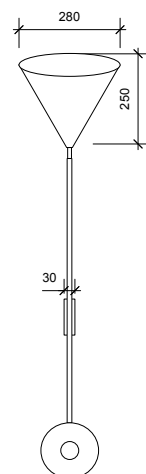

TWO CONES WALL LAMP

Materials:

Powder coated metal, brass joints

Colour options:

black / white, other colors available on demand

Bulb specification:

E14 small cone max 40W / E27 large cone max 100W

Sizes in mm.