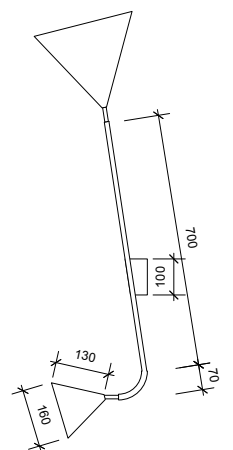

TWO CONES WALL LAMP

Materials:

Powder coated metal, brass joints

Colour options:

black / white, other colors available on demand

Bulb specification:

E14 small cone max 40W / E27 large cone max 100W

Sizes in mm.