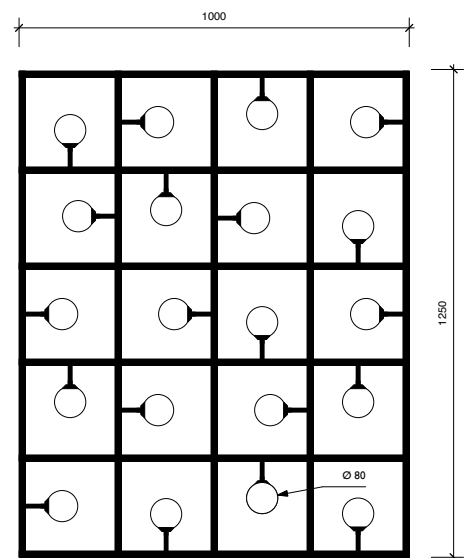

## SQUARES FLOOR / WALL LAMP

Materials:  
Powder coated metal.

Colour options:  
black / white

Bulb specification:  
2W warm white LED (per ball).

Light bulbs included.

Sizes in mm