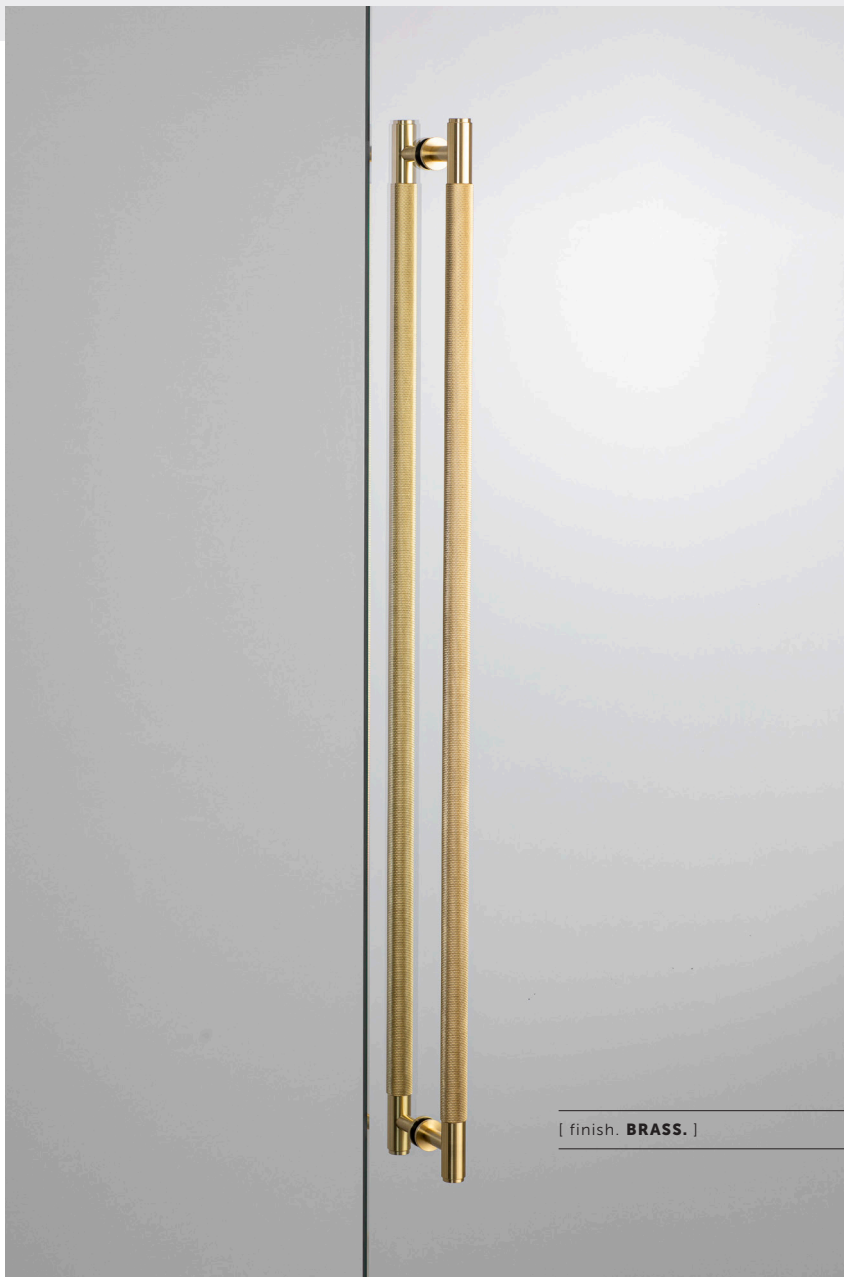

## CLOSET BAR / DOUBLE-SIDED

[ type. **HARDWARE.** ]

[ knurl. **CROSS.** ]

A double-sided closet bar made from solid metal and featuring our signature, diamond-cut, cross knurl pattern. Comes complete with small solid metal discs.

[ finish. **STEEL.** ]

[ finish. **SMOKED BRONZE.** ]

[ finish. **BLACK.** ]

[ finish. **BRASS.** ]

[ type. **HARDWARE.** ]

[ info. **MEASUREMENTS.** ]

[ info. **SPECIFICATIONS.** ]

2 closet bars

Double-sided fixing

Fits doors of:

Min 10mm or 25/64"

Max 35mm or 3/8"

[ info. **FINISH & SKU NUMBERS.** ]

[ finish. ]

[ UK. ]

[ US. ]