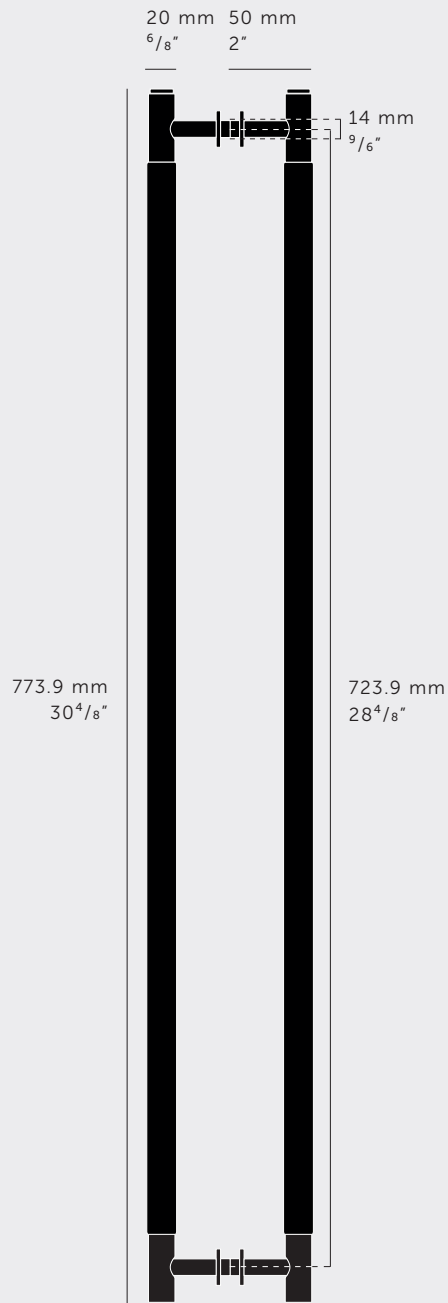

## CLOSET BAR / DOUBLE-SIDED

[ type. **HARDWARE.** ]

[ knurl. **CROSS.** ]

A double-sided closet bar made from solid metal and featuring our signature, diamond-cut, cross knurl pattern. Comes complete with small solid metal discs.

[ finish. **STEEL.** ]

[ finish. **SMOKED BRONZE.** ]

[ finish. **BLACK.** ]

[ finish. **BRASS.** ]

[ type. **HARDWARE.** ]

[ info. **MEASUREMENTS.** ]

[ info. **SPECIFICATIONS.** ]

2 closet bars

Double-sided fixing

Fits doors of:

Min 10mm or 25/64"

Max 35mm or 3/8"

[ info. **FINISH & SKU NUMBERS.** ]

[ finish. ]

[ UK. ]

[ US. ]

[ info. **ALSO INCLUDED.** ]

- 1x Double-sided bolt
- 2x Plastic door inserts
- 2x Silicone washers
- 2x Cosmetic discs