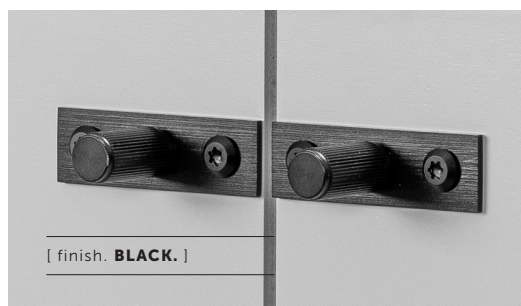

BUSTER + PUNCH

LONDON

[product.]

FURNITURE KNOB / PLATE / LINEAR

[type. **HARDWARE.**]

[knurl. **LINEAR.**]

[detail. **TORX SCREW.**]

A pair of furniture knobs made from solid metal and featuring our signature, diamond-cut, linear knurl pattern. Comes complete with machined backplates made from solid metal and finished with torx screws.

[type. **HARDWARE.**]

[info. **MEASUREMENTS.**]

[info. **SPECIFICATIONS.**]

2 furniture knobs with backplate

Front fixing with torx screws

Fits doors of:

Min 16mm or 5/8"

[info. **FINISH & SKU NUMBERS.**]