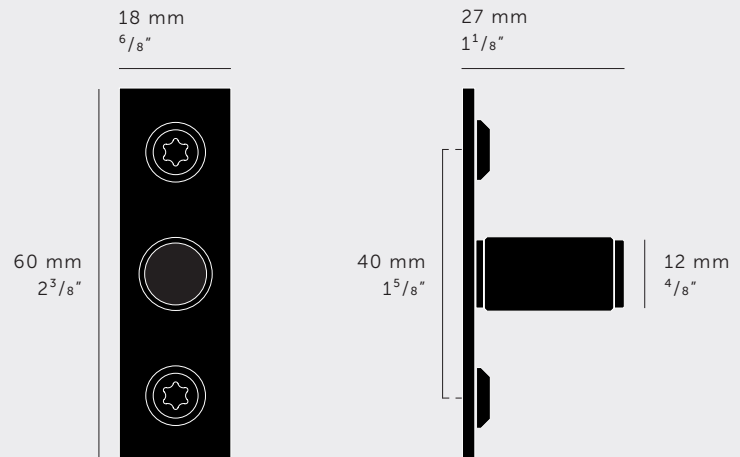

BUSTER + PUNCH

LONDON

[product.]

FURNITURE KNOB / PLATE / LINEAR

[type. **HARDWARE.**]

[knurl. **LINEAR.**]

[detail. **TORX SCREW.**]

A pair of furniture knobs made from solid metal and featuring our signature, diamond-cut, linear knurl pattern. Comes complete with machined backplates made from solid metal and finished with torx screws.

[type. **HARDWARE.**]

[info. **MEASUREMENTS.**]

[info. **SPECIFICATIONS.**]

2 furniture knobs with backplate

Front fixing with torx screws

Fits doors of:

Min 16mm or 5/8"

[info. **FINISH & SKU NUMBERS.**]