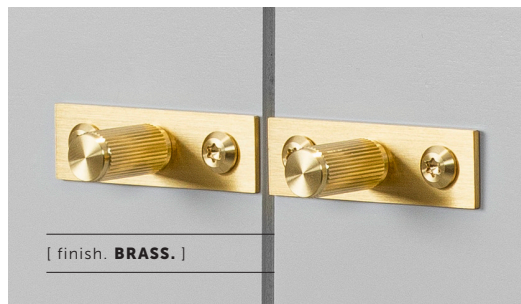

BUSTER + PUNCH

LONDON

[product.]

FURNITURE KNOB / PLATE / LINEAR

[type. **HARDWARE.**]

[knurl. **LINEAR.**]

[detail. **TORX SCREW.**]

A pair of furniture knobs made from solid metal and featuring our signature, diamond-cut, linear knurl pattern. Comes complete with machined backplates made from solid metal and finished with torx screws.

[type. **HARDWARE.**]

[info. **MEASUREMENTS.**]

[info. **SPECIFICATIONS.**]

2 furniture knobs with backplate

Front fixing with torx screws

Fits doors of:

Min 16mm or 5/8"

[info. **FINISH & SKU NUMBERS.**]