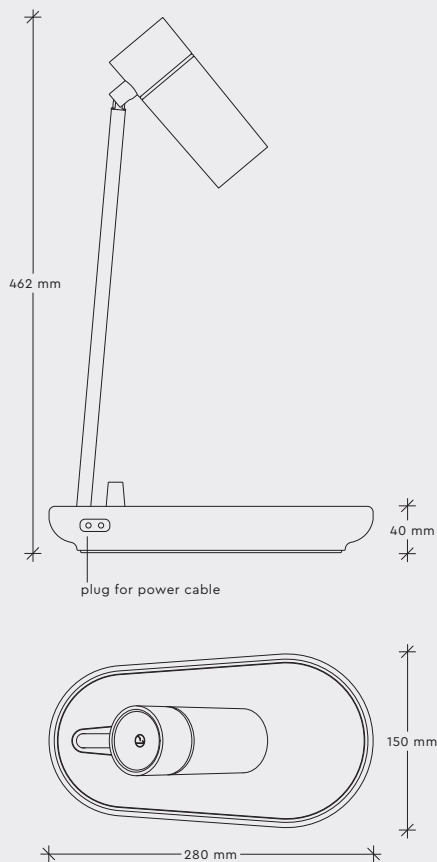

JB ONE

JB ONE came to life through a desire to fulfill a specific need, yet kept within the ONE A aesthetics and sophisticated design philosophy. While being a beautiful sculpture in itself, the JB ONE is a multifunctional lamp. When lit, it creates a cozy atmosphere providing a pleasant light for reading. Meanwhile it has an integrated phone charger, encased in a base milled to precision from a solid piece of aluminium and is available in elephant grey and gold with cross brushed finish.

JB ONE

DATA

Collection	ONE A
Product	JB ONE
Article no.	1A13.4100.xx43.24

SPECIFICATIONS

Weight	2,7kg
Material	Aluminium, Leather
Dimensions	W:150 mm, H:462 mm
Labelling	CE
IP protection grade	IP20
Insulation class	Class II <input type="checkbox"/>
Voltage	100-240 VAC - 50/60Hz 0,3A
Standards:	EN 55015: 2013 EN 61547: 2009 En 60598 I:2015 EN 50581: 2012

BATTERY SPECIFICATIONS

Battery	NI-MH 4-3A
Voltage	1.2 V
Energy charge	3800mAh
No. of cells	4
Charge time	8hrs

LIGHT SOURCE SPECIFICATIONS

Light Source	1AK.63.24
Energy Class	A
Watt	6W
Current	120mA
Colour	2700K
Lumen	400lm
CRI	95+
Lifespan	>40.000 hrs.
Dimmable	Yes - by manually turning the button