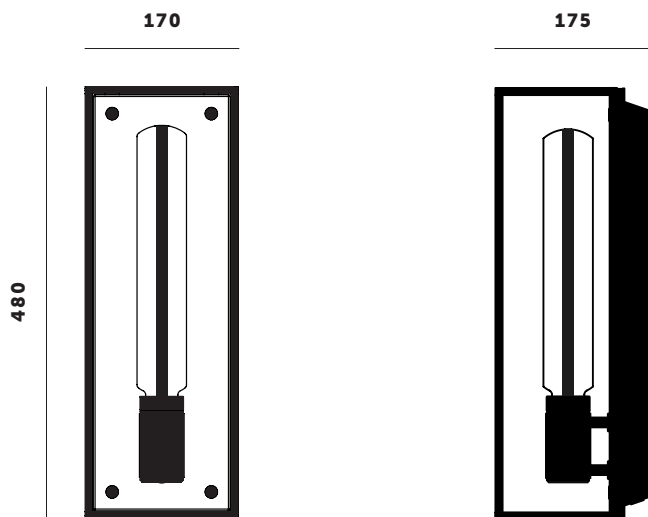

BUSTER + PUNCH

LONDON

CAGED WALL / LARGE

TECH SPEC

CAGED WALL / LARGE
BLACK MARBLE

CAGED WALL / LARGE
WHITE MARBLE

CAGED WALL / LARGE

CAGED Wall / Large perfectly frames the LED BUSTER BULB / TUBE. The wall light is made from a matt black metal cage and comes with a changeable back panel. Caged Wall / Large can be displayed on its own, in linear procession or staggered heights for maximum impact.

busterandpunch.com
info@busterandpunch.com

BUSTER + PUNCH

LONDON

CAGED WALL / LARGE

TECH SPEC

SPECIFICATIONS:

Wall light
 Matt black metal cage
 Matt black knurled details
 E27 / 200-240V / IP20
 5W Buster Bulb / Tube (included)

MOUNTING OPTIONS:

 Wall surface mounted

BACKPLATE FINISH	SKU	LIGHT SOURCE:
 White marble  Black marble	<p>RCA-14374</p> <p>RCA-02375</p>	<p>1 x BUSTER BULB / TUBE included 5W dimmable warm white LED E27 screw</p>