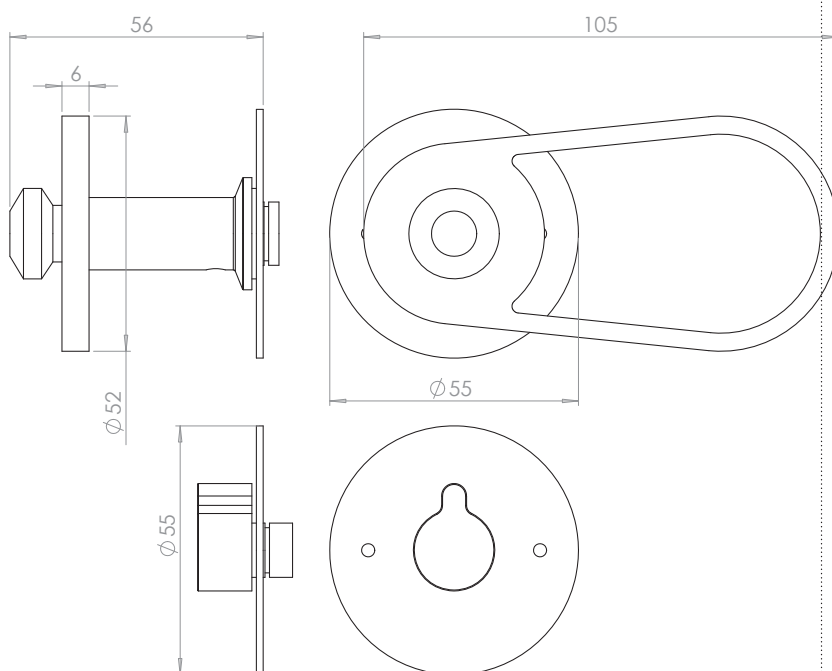

GOUTTE LIGHT MOLETTE ON BACKPLATE OVALE SMALL & THUMBTURN BUTTON

REFERENCE : **GLM-OS-OSC**

Lever handle type : goutte light molette

Backplate type : ovale small

Use : interior door

Handle fixing : square bar size 7 mm *

Backplate fixing : screw **

Latch : internal latch ***

Door thickness : 40mm ****

Material : machine constructed brass

Poids : 200 g

Lever dimension: 105x 52 mm

Lever depth : 6 mm

Backplate thickness : 1,5 mm

Backplate diameter : 55 mm

Finishes : several finishes available

Manufacturing : France

Design : bonnemazou cambus designers

DOOR JEWELRY

We have imagined a fine MODULAR door hardware concept available in a collection of interchangeable forms, colours and finishes of quality materials.

Three solid brass pieces are machine-constructed, then adjusted and assembled by hand to perfection.

Five door handle forms are proposed: Pilule bold/Pilule light/Goutte bold/Goutte light/Olive light.

Three pin designs decorate the door handle: Degré/Molette/Bille.

The door handle may be used alone or combined with a decorative plate: collection Oval/Circé/Nuage/Parisettes/Lune

Add to that CLOSET KNOBS, which can be associated with decorative plates.

The handle shown here is one of the combinations that we propose. Many others are to discover on our web site:

www.bonnemazou-cambus.fr

* Our squares bar size are split milled steel to guarantee a perfect hold. To fit on latch of 8mm we can sell adapter (7->8mm)

** the fixing screws of the decorative plate are 2.5x10mm or 2x10mm solid brass screws

*** The return spring, which allows the handle to come back is included in the lock located in your door. Our handles are not heavy but it is nevertheless advisable to use quality spring locks and preferably with a 50mm axis for an aesthetic question. We recommend the brand THIRARD MONOMAX series that exists in several finishes.

**** The proposed squares bar size is 7x 78 mm long adapted to a standard door with a thickness of 40mm. Depending on the thickness of your door we can offer different lengths.