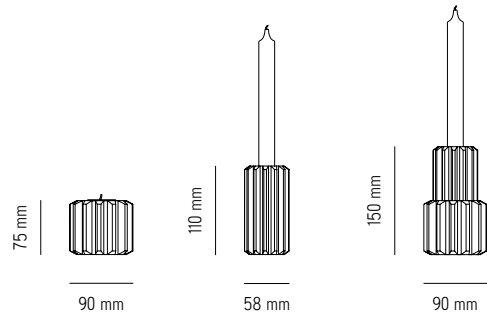

EAN NO	ITEM NO	VARIATION
5712826101100	10110	Graphite Black Anodized Aluminium, Tall
5712826101209	10120	Graphite Black Anodized Aluminium, Wide
5712826101117	10111	Cold Grey Anodized Aluminium, Tall
5712826101216	10121	Cold Grey Anodized Aluminium, Wide
5712826101124	10112	Gold Anodized Aluminium, Tall
5712826101223	10122	Gold Anodized Aluminium, Wide

PRODUCT FACT SHEET > ACCESSORIES > GEAR CANDLE HOLDER

SPECIFICATION

PRODUCT NAME	GEAR CANDLE HOLDER
DESIGNER	RIKKE FROST
YEAR	2015
CATEGORY	ACCESSORIES
TYPE	CANDLE HOLDER
MATERIAL	ANODIZED ALUMINIUM
COLOR / VARIATION	GRAPHITE BLACK, COLD GREY, GOLD
PRODUCT DIMENSIONS	TALL H 110 X Ø 58 MM WIDE H 75 X Ø 90 MM
PACKAGING DIMENSIONS	TALL H 120 X D 90 X W 65 MM WIDE H 95 X D 100 X W 100 MM
WEIGHT (INCL. PACKAGING)	TALL 0,6 KG WIDE 0,8 KG
COUNTRY OF ORIGIN	CHINA
MASTER PACKAGING	4