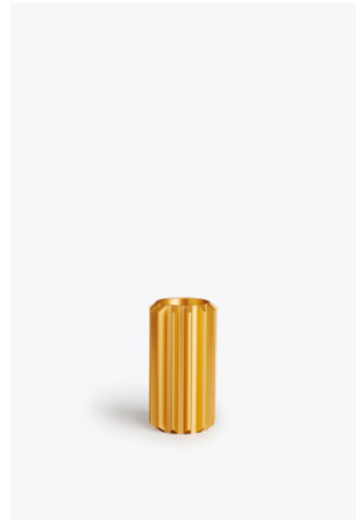

GEAR CANDLE HOLDER

Inspired by a trip to Copenhagen's engine museum, DieselHouse, the Gear Candle Holder brings a refined industrial feel into the home. A bold mechanical look is highlighted by the refined anodized finish, and complemented by the softness of candle light. A striking contrast between light and material.

PRODUCT FACT SHEET > ACCESSORIES > GEAR CANDLE HOLDER

SPECIFICATION

PRODUCT NAME	GEAR CANDLE HOLDER
DESIGNER	RIKKE FROST
YEAR	2015
CATEGORY	ACCESSORIES
TYPE	CANDLE HOLDER
MATERIAL	ANODIZED ALUMINIUM
COLOR / VARIATION	GRAPHITE BLACK, COLD GREY, GOLD
PRODUCT DIMENSIONS	TALL H 110 X Ø 58 MM WIDE H 75 X Ø 90 MM
PACKAGING DIMENSIONS	TALL H 120 X D 90 X W 65 MM WIDE H 95 X D 100 X W 100 MM
WEIGHT (INCL. PACKAGING)	TALL 0,6 KG WIDE 0,8 KG
COUNTRY OF ORIGIN	CHINA
MASTER PACKAGING	4

PRODUCT FACT SHEET > ACCESSORIES > GEAR CANDLE HOLDER

VARIATIONS

GRAPHITE BLACK, TALL

COLD GREY, TALL

GOLD, TALL

GRAPHITE BLACK, WIDE

COLD GREY, WIDE

GOLD, WIDE