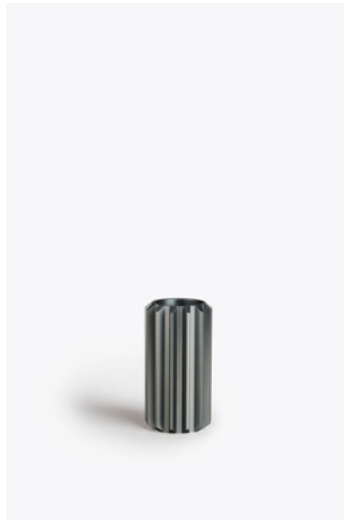

GEAR CANDLE HOLDER

Inspired by a trip to Copenhagen's engine museum, DieselHouse, the Gear Candle Holder brings a refined industrial feel into the home. A bold mechanical look is highlighted by the refined anodized finish, and complemented by the softness of candle light. A striking contrast between light and material.

PRODUCT FACT SHEET > ACCESSORIES > GEAR CANDLE HOLDER

SPECIFICATION

PRODUCT NAME	GEAR CANDLE HOLDER
DESIGNER	RIKKE FROST
YEAR	2015
CATEGORY	ACCESSORIES
TYPE	CANDLE HOLDER
MATERIAL	ANODIZED ALUMINIUM
COLOR / VARIATION	GRAPHITE BLACK, COLD GREY, GOLD
PRODUCT DIMENSIONS	TALL H 110 X Ø 58 MM WIDE H 75 X Ø 90 MM
PACKAGING DIMENSIONS	TALL H 120 X D 90 X W 65 MM WIDE H 95 X D 100 X W 100 MM
WEIGHT (INCL. PACKAGING)	TALL 0,6 KG WIDE 0,8 KG
COUNTRY OF ORIGIN	CHINA
MASTER PACKAGING	4

SAFETY PRECAUTIONS/ ATTENTION

The Gear Candle Holder is made of Anodized Aluminium. Therefore, it is not dish-water save. Do not use abrasive agents as this will damage the surface. The item is not a toy and it is unsuitable for children under the age of 10 years old.

PRODUCT FACT SHEET > ACCESSORIES > GEAR CANDLE HOLDER

VARIATIONS

GRAPHITE BLACK, TALL

COLD GREY, TALL

GOLD, TALL

GRAPHITE BLACK, WIDE

COLD GREY, WIDE

GOLD, WIDE