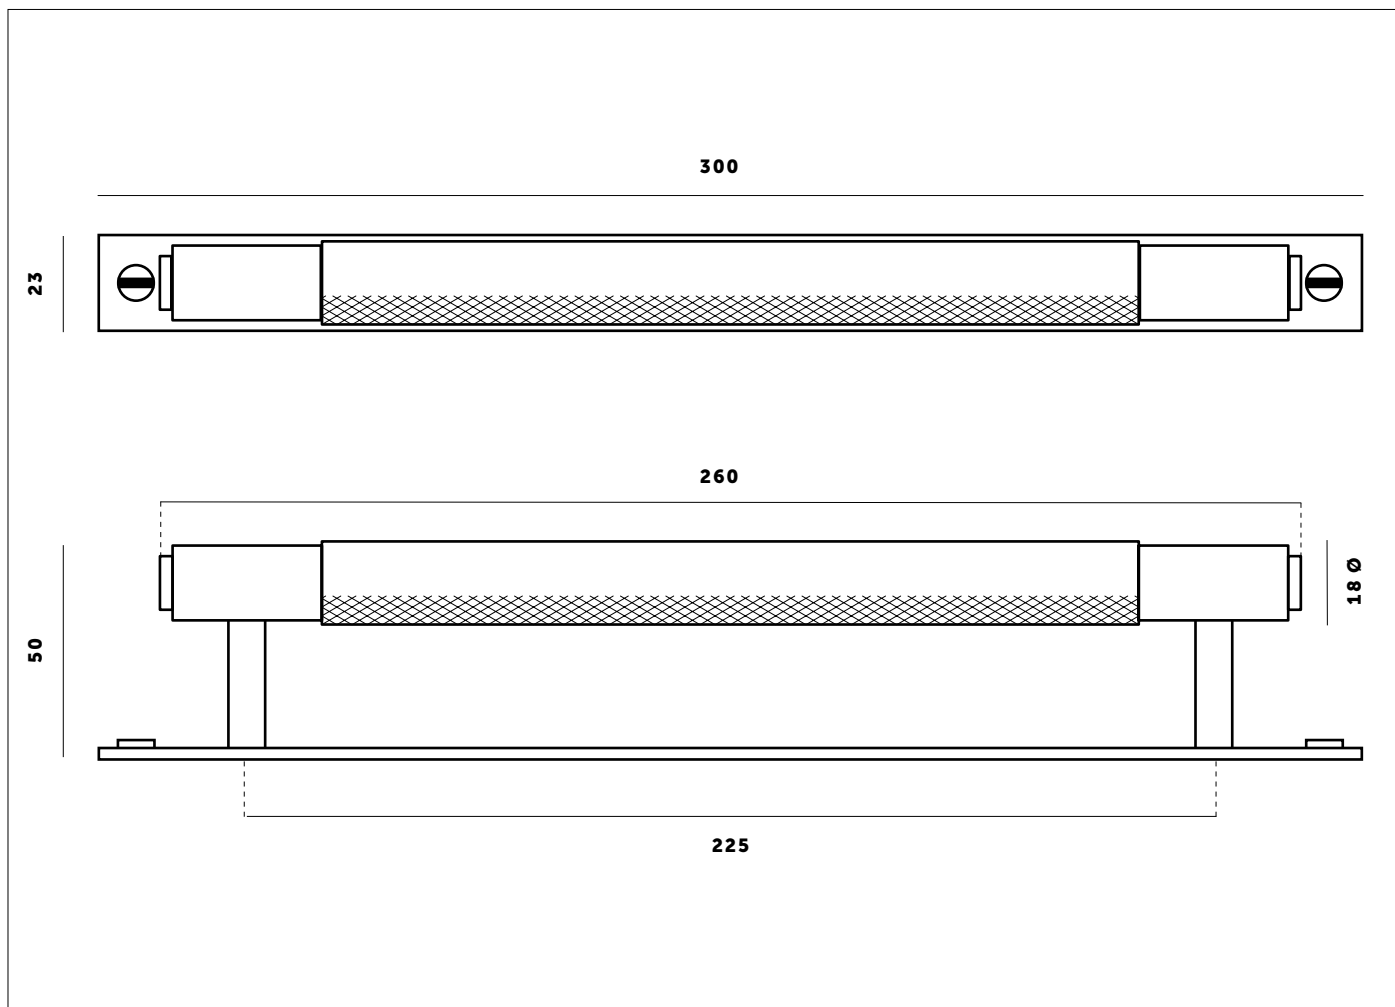

BUSTER + PUNCH

PULL BAR / PLATE / MEDIUM

TECH SPEC

FINISH	SKU	ALSO INCLUDED:
Steel	UK-PB-HP-260-ST-A	2x M5 x 30 mm screw* 2x Washer 2 pcs 2 pcs
Brass	UK-PB-HP-260-BR-A	
Smoked Bronze	UK-PB-HP-260-SM-A	
Black	UK-PB-HP-260-BL-A	
		Handle is fitted from behind cabinet door and can not be front face fitted.

CARE INSTRUCTIONS

Wipe with damp cloth with no loose hairs, avoid using any chemicals. Please note all finishes are prone to aging.

* Fits doors & draws of max 20 mm.