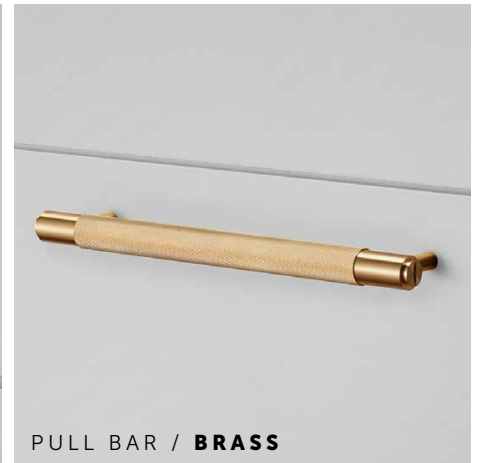

## PULL BAR

A Pull Bar Handle made from solid metal. A solid bar with diamond-cut knurled handle detailing, ensuring pleasure with every touch. Works great on cabinet doors, wardrobe drawers, cupboards, kitchen units and just about anything that can open. Available in 4 metal finish combinations using brushed brass, steel, smoked bronze & satin black metal. Available complete with a rectangular plate and penny buttons or just nude.