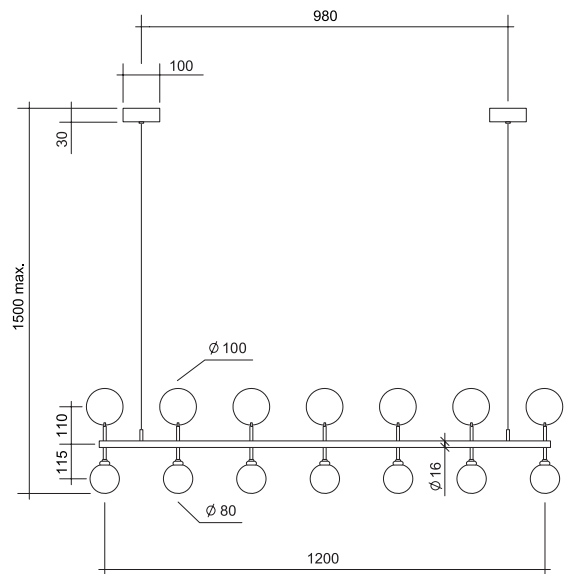

### Bulb specification:

G9 Halogen max 25W or LED equivalent  
recommended bulb size: diameter 16mm x total length 47mm  
(diameter must be under 20 mm)

230V IP20

Sizes in mm.