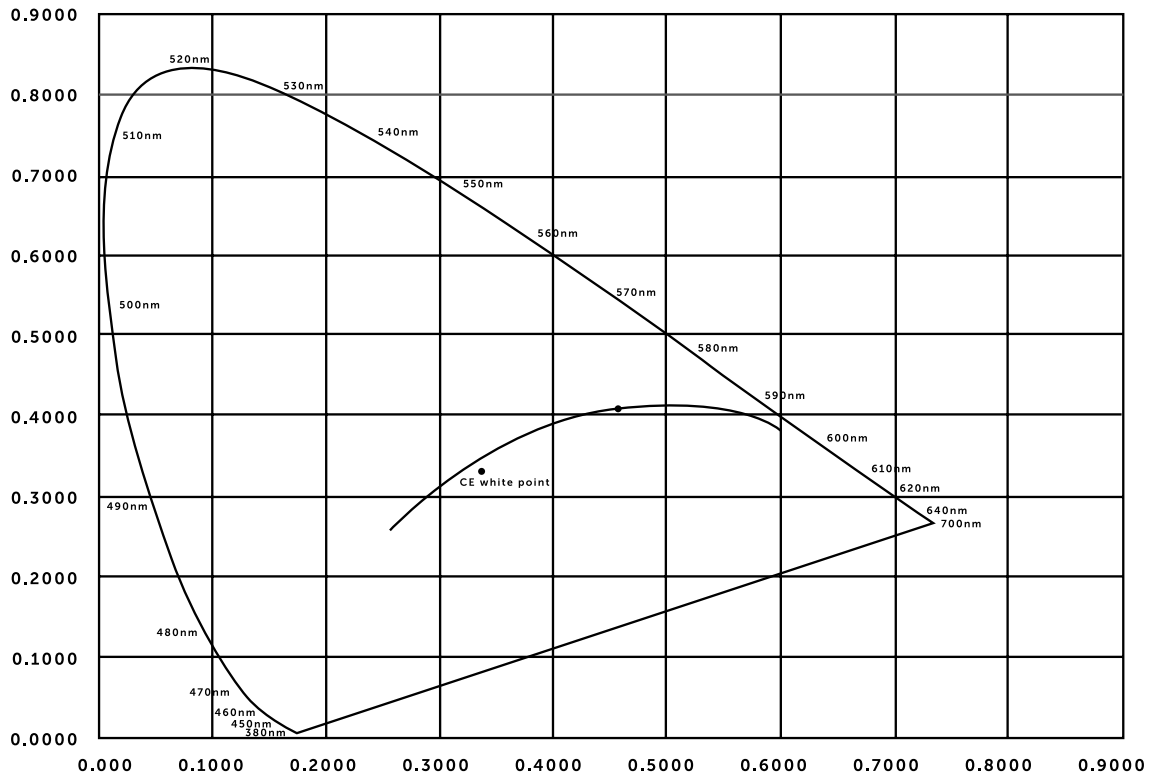

# CRI 1931

5W DIMMABLE

CIE 1931 Chromaticity Cx: 0.4629  
CIE 1931 Chromaticity Cy: 0.4145

busterandpunch.com  
info@busterandpunch.com