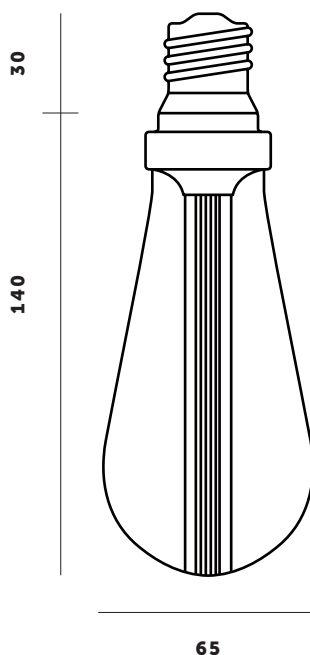

BUSTER + PUNCH

BUSTER BULB / TEARDROP / DIMMABLE

TECH SPEC

FINISH	SKU
☐ Crystal / Dimmable ☐ Gold / Dimmable ☐ Smoked / Dimmable	BB-TD-E27-D-CR-B BB-TD-E27-D-GO-B BB-TD-E27-D-SM-B
SPECIFICATIONS	
Power: 5W Type: Dimmable LED Screw fitting: E27 Supply: 240 VAC Expected Life: 30 000 hrs Lumen: Crystal max 250, Gold max 200, Smoked max 130. Light appearance: Crystal 2700k, Gold 2500k, Smoked 2600k. CRI: 80	Power factor: 0.88 Recommended dimmer module: Buster + Punch LED module. (Sold with our dimmer switches) Please note: Not suitable for DALI dimming systems. CE certified.* For indoor use only.

CARE INSTRUCTIONS

Wipe with damp cloth with no loose hairs, avoid using any chemicals. Please note all finishes are prone to aging.

* Official data doc can be supplied upon request.