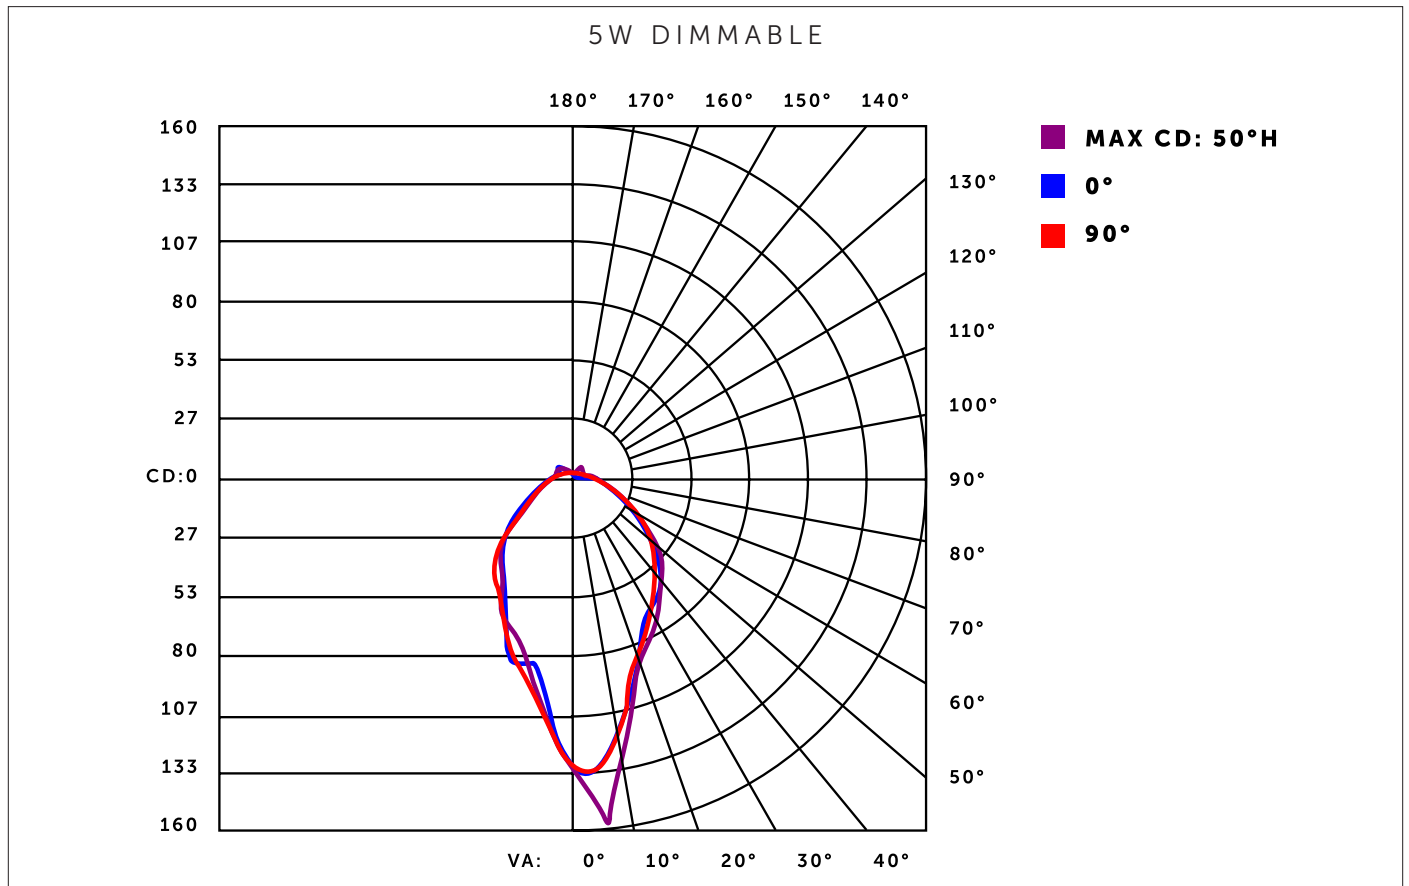

POLAR CANDELA DISTRIBUTION

busterandpunch.com
info@busterandpunch.com