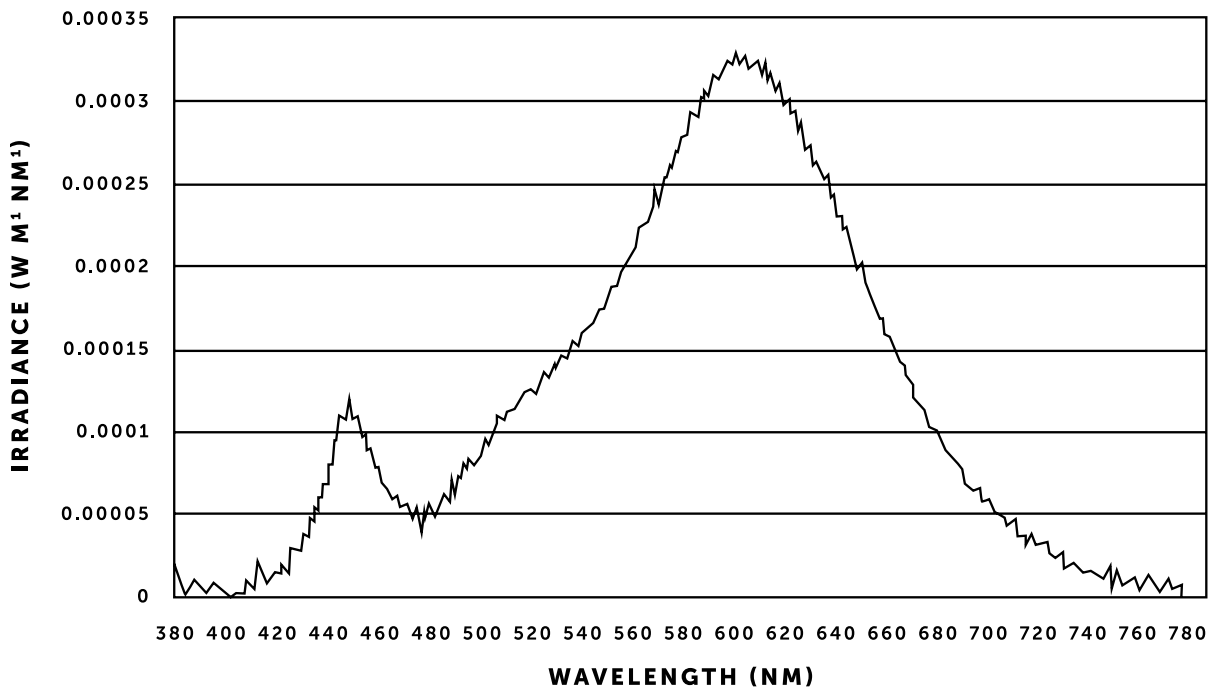

SPECTRAL IRRADIANCE AT 3M

5W DIMMABLE

busterandpunch.com
info@busterandpunch.com