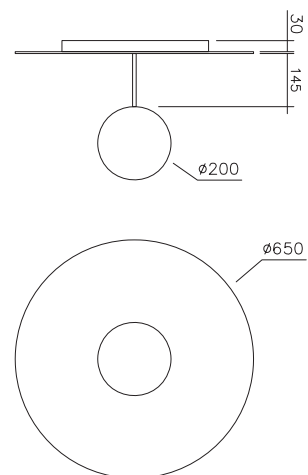

PLATE AND SPHERE 2 CEILING / WALL

Materials:

Polished brass and glass

Colour options:

For additional colour options please contact Areti

Bulb specification:

E27 max 60W or LED equivalent

230V IP20

Sizes in mm.

Please note:

Mirrored bulbs reflect a lot of heat back to the lamp holder. Depending on the space around the lamp holder, the heat might build up above the recommended temperature, especially if the heat is trapped when moving upwards. For this reason, the max. wattage indicated does not apply to mirrored bulbs, but to non mirrored bulbs only. If mirrored bulbs are desired, only those with a low wattage (such as LEDs) should be used. The max. wattage for mirrored bulbs is 5 watt LED (equivalent of 40 watt traditional bulb).