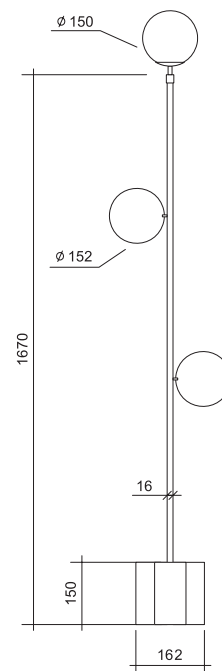

PLATES FLOOR

Materials:

Brushed brass, powder coated metal and glass

Colour options:

black / white

For additional colour options please contact Areti

Bulb specification:

G9 Halogen max 35W or LED equivalent

Standard cable length 180cm approx.

Distance within the base of the lamp and the floor switch 30cm.

230V IP20

Sizes in mm.

ARETI

www.atelierareti.com contact@atelierareti.com

Our collections are hand made and made to order, small irregularities in shape or surface will occur, they are inherent to the hand made process and should not be seen as flaws. Variations in colour and size are available for some collections, please contact Areti for more details.