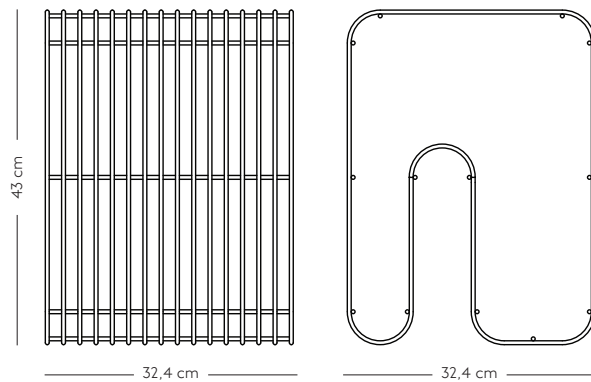

CURVA STOOL / SHELF

Specifications

Product type

Stool / Shelf

Product name

Curva

Colours

Gold, Silver, Black

Dimension

Length: 32,4 cm

Width: 32,4 cm

Height: 43 cm

Material

Iron w. brass plating

Iron w. chrome plating

Iron w. powder coating

Quantity per parcel

1

Packaging dimensions

L:36 W:36 H:52 cm

Packaging Weight

5,6 kg

*The Stool comes with two mounting pieces, so that the stool can be mounted on the wall.

Comply with:

EN 16121

EN 16139

ANSI/BIFMA X5.9

The design of the Curva series has become an instant icon. The perfect combination between form and function is the secret to the success of this design and to celebrate that, we both provide it in cool silver, in elegant gold & in delicate black.