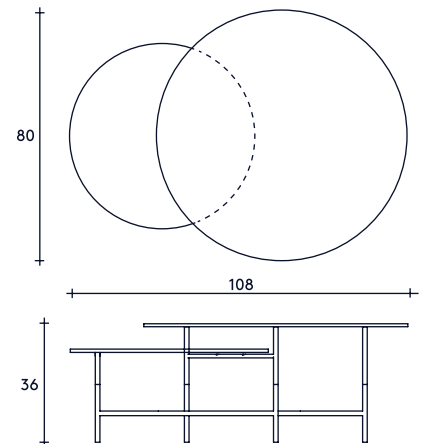

MATERIALS

- Steel structure
- Semi reflecting glass
- Marble top

DIMENSIONS & WEIGHT

	ZORRO	WITH PACKAGING
HEIGHT	36cm / 14in.	-104x85x8cm / 50x33,5x3,2in.
WIDTH	108cm / 42,5in.	(Zorro blue)
DEPTH	80cm / 31,5in.	
DIAMETER	60cm & 80cm / 23,6 & 31,5in.	- 104x85x8cm / 50x33,5x3,2in. - 100x100x12cm / 39,5x39,5x7,7in. (Zorro marble)
WEIGHT	17 or 27kg / 37 or 59lbs.	20 or 62kg / 44 or 136lbs.