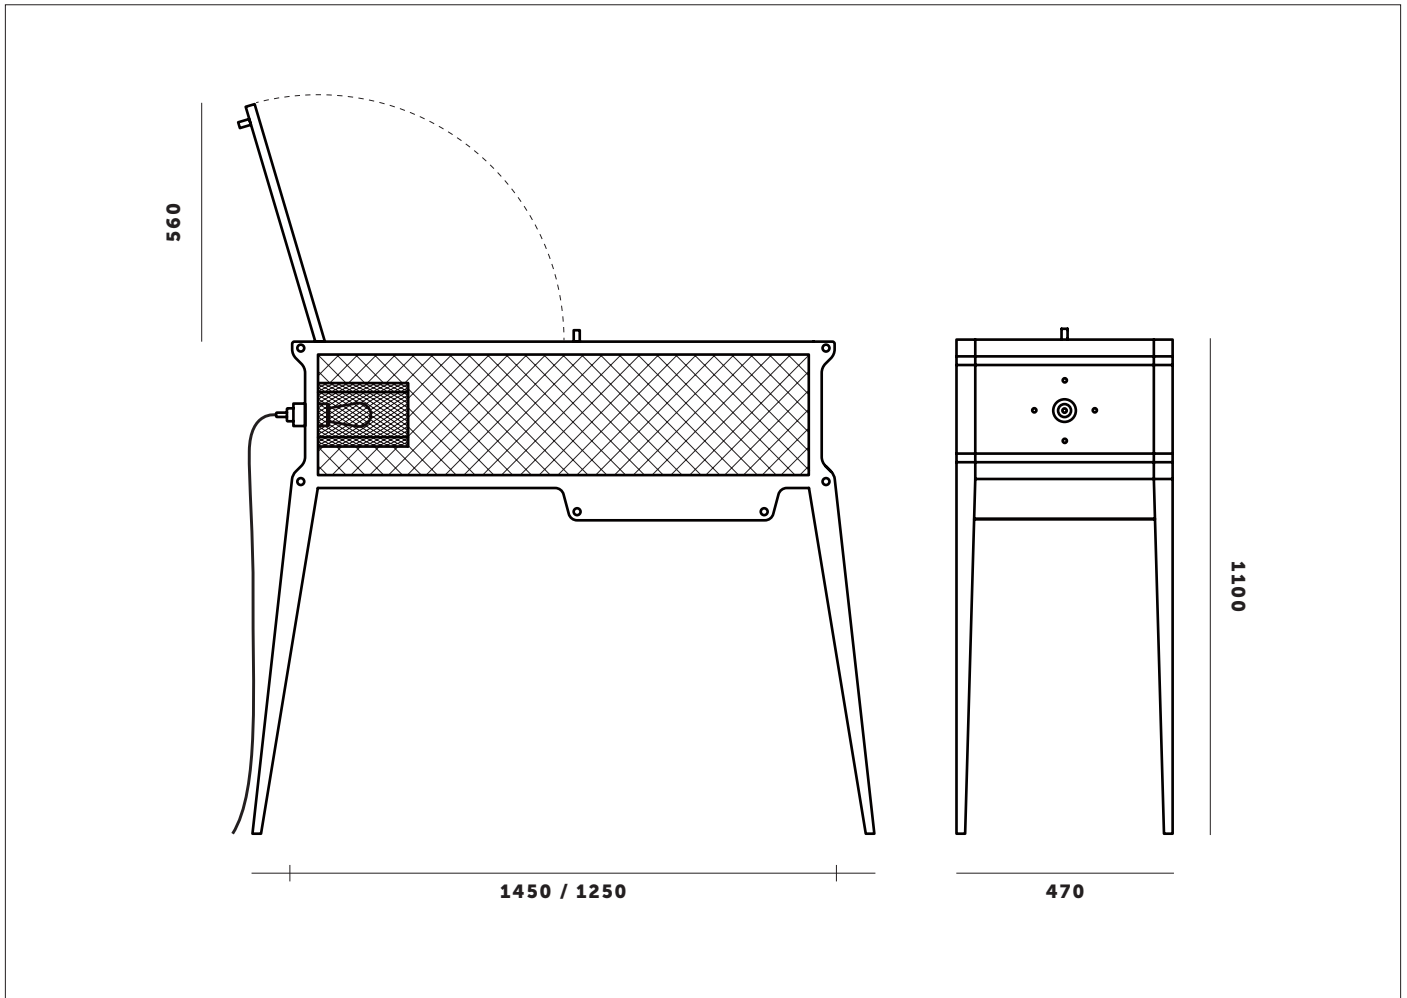

BUSTER + PUNCH

THE ROCKSTAR BAR

TECH SPEC

THE ROCKSTAR BAR

Everyone knows a good Rockstar steals the show and ours is no different. Our stunning whisky bar is handmade in the UK from solid American Walnut with a quilted back panel in sumptuous grey berry silk.

To the side sits a knurled brass light fitting with a snake's heat cage for protection. The bar is then finished with custom brass buttons and our signature knurled brass furniture handles.

busterandpunch.com
info@busterandpunch.com

BUSTER + PUNCH

THE ROCKSTAR BAR

FINISH	SKU	SPECIFICATIONS:
 <p>American Walnut / Grey Berry Silk / Brass</p>	<p>EU-RS-WA-BR-GBS-A</p>	<p>E27 screw fitting 200-240V IP20 Maximum 40W bulb Bulb included</p>