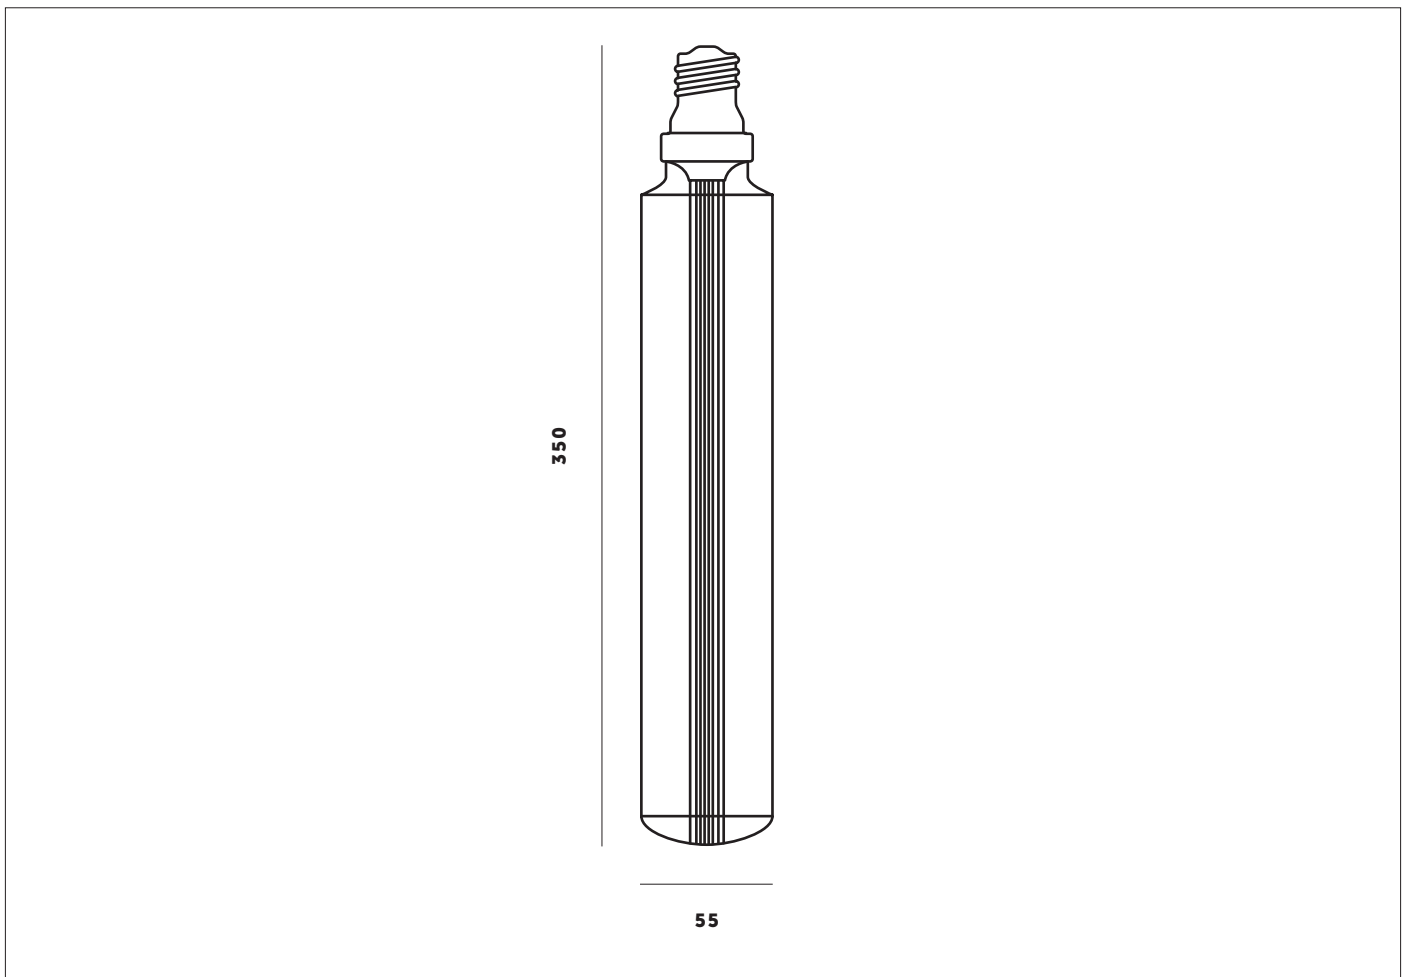

BUSTER + PUNCH

**BUSTER BULB / TUBE**

TECH SPEC

**BUSTER BULB / TUBE**

BUSTER TUBE / TUBE is the next generation of our iconic BUSTER BULB range.

Designed as a sculptural centrepiece with an elegant extended light pipe.

The BULB fits any E27 screw light fitting

busterandpunch.com  
info@busterandpunch.com

**BUSTER BULB / TUBE**

TECH SPEC

<b>FINISH</b>	<b>SKU</b>
<input type="checkbox"/> crystal / dimmable	<b>BB-TU28-E27-DIM-CR-B</b>
<b>SPECIFICATIONS</b>	
<b>Power:</b> 5W <b>Type:</b> Dimmable LED <b>Screw fitting:</b> E27 <b>Supply:</b> 230 VAC <b>Expected Life:</b> 30 000 hrs <b>Lumen:</b> max 250 <b>Light appearance:</b> 2700k (Warm White)	<b>CRI:</b> 80 <b>Power factor:</b> 0.88 <b>Recommended dimmer module:</b> Buster + Punch LED module. (Sold with our dimmer switches) <b>Please note:</b> Not suitable for DALI dimming systems. <b>CE certified.*</b> <b>For indoor use only.</b>