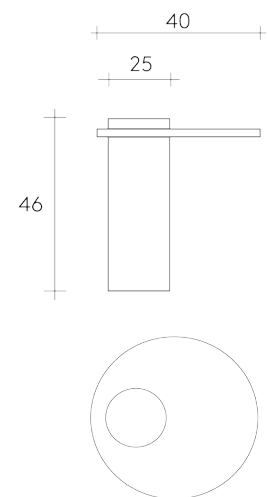

SEBASTIAN HERKNER

SALUTE MEDIUM

Side table ●● 2013

MATERIALS & FINISHES

TRAY

-  Mat yellow lacquered steel
-  Mat black lacquered steel
-  Mat varnish copper
-  Chrome
-  Choose your RAL color

COLUMN

-  White Pele de tigre marble
-  Black Marquina marble
-  Indian green marble
-  Red travertine

DIMENSIONS & WEIGHT

	MEDIUM SALUTE	WITH PACKAGING
HEIGHT	46cm/18,1 in.	61cm/24,6in.
WIDTH	40cm/15,8in.	60cm/23,6in.
DEPTH	25cm/9,9in.	54cm/21,3in.
WEIGHT	34kg/75lbs.	50kg/110lbs.

OTHER DETAILS

TECHNICAL INFORMATION	Delivery : 8 weeks Marble is a natural product. Shade and pattern may vary between two tables.
PACKAGING	1 wooden crate
MAINTENANCE	Always use a microfiber cloth and rub lightly. Never apply any solvents.