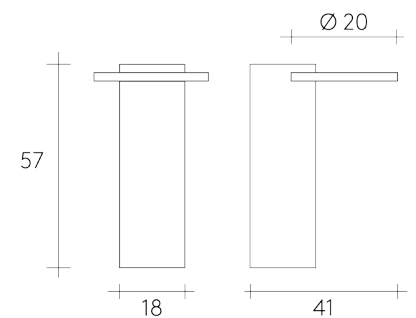

SEBASTIAN HERKNER

SALUTE HIGH

Side table ●● 2013

MATERIALS & FINISHES

TRAY

-  Mat yellow lacquered steel
-  Mat black lacquered steel
-  Mat varnish copper
-  Chrome
-  Choose your RAL color

COLUMN

-  White Pele de tigre marble
-  Black Marquina marble
-  Indian green marble
-  Red travertine

DIMENSIONS & WEIGHT

	HIGH SALUTE	WITH PACKAGING
HEIGHT	57cm/22,4in.	73cm/28,7in.
WIDTH	41cm/16,1in.	60cm/23,6in.
DEPTH	20cm/7,8in.	45cm/17,7in.
WEIGHT	43kg/95lbs.	55kg/121lbs.

OTHER DETAILS

TECHNICAL INFORMATION	Delivery : 8 weeks Marble is a natural product. Shade and pattern may vary between two tables.
PACKAGING	1 wooden crate
MAINTENANCE	Always use a microfiber cloth and rub lightly. Never apply any solvents.