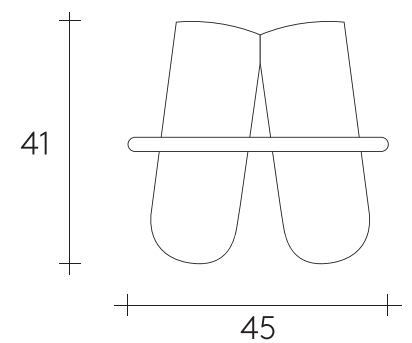

## DIMENSIONS & WEIGHT

|        | BOLT         | WITH PACKAGING |
|--------|--------------|----------------|
| HEIGHT | 41cm/16in.   | 45cm/17,7in.   |
| WIDTH  | 45cm/17,7in. | 45cm/17,7in.   |
| DEPTH  | 45cm/17,7in. | 45cm/17,7in.   |
| WEIGHT | 14kg/31lbs.  | 16kg/35,3lbs.  |