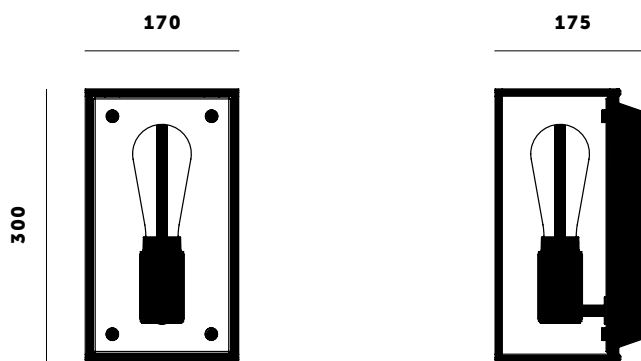

BUSTER + PUNCH

CAGED WALL 1.0 / MEDIUM

TECH SPEC

CAGED WALL 1.0 / MEDIUM

CAGED Wall 1.0 / Medium is the perfect medium sized wall light which is versatile for many applications. The light is made from a matt black metal cage and comes with a changeable back panel. Caged Wall 1.0 / Medium can work on its own or in linear procession for maximum impact.

busterandpunch.com
info@busterandpunch.com

BUSTER + PUNCH

CAGED WALL 1.0 / MEDIUM

TECH SPEC

SPECIFICATIONS:

E27 screw
 200-240V
 IP20
 Bulb optional

MOUNTING OPTIONS:

 Wall surface mounted

BACKPLATE FINISH	SKU	LIGHT SOURCE (OPTIONAL):
 Polished white marble	EU-CGW-M-PWM-A	1 x BUSTER BULB 5W dimmable warm white LED E27 screw 30 000 hrs life
 Brushed steel	EU-CGW-M-BST-A	
 Flamed black granite	EU-CGW-M-FBG-A	
 Satin black marble	EU-CGW-M-SBM-A	