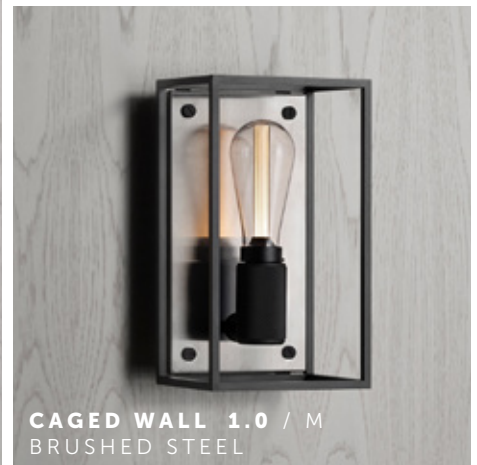

BUSTER + PUNCH

CAGED WALL 1.0 / MEDIUM

TECH SPEC

CAGED WALL 1.0 / MEDIUM

CAGED Wall 1.0 / Medium is the perfect medium sized wall light which is versatile for many applications. The light is made from a matt black metal cage and comes with a changeable back panel. Caged Wall 1.0 / Medium can work on its own or in linear procession for maximum impact.

busterandpunch.com
info@busterandpunch.com

BUSTER + PUNCH

CAGED WALL 1.0 / MEDIUM

TECH SPEC

SPECIFICATIONS:

E27 screw
 200-240V
 IP20
 Bulb optional

MOUNTING OPTIONS:

 Wall surface mounted

BACKPLATE FINISH	SKU	LIGHT SOURCE (OPTIONAL):
 Polished white marble	EU-CGW-M-PWM-A	1 x BUSTER BULB 5W dimmable warm white LED E27 screw 30 000 hrs life
 Brushed steel	EU-CGW-M-BST-A	
 Flamed black granite	EU-CGW-M-FBG-A	
 Satin black marble	EU-CGW-M-SBM-A	