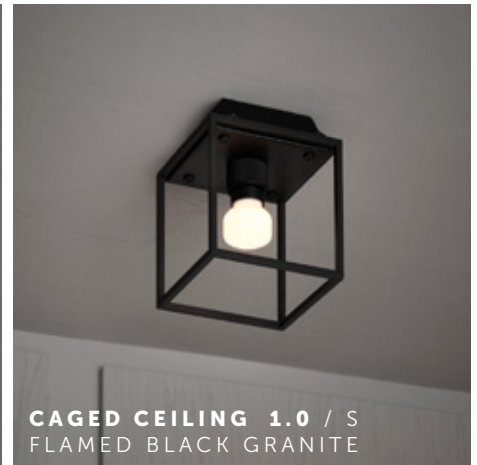

BUSTER + PUNCH

CAGED CEILING 1.0 / SMALL

TECH SPEC

CAGED CEILING 1.0 / S
FLAMED BLACK GRANITE

CAGED CEILING 1.0 / S
BRUSHED STEEL

CAGED CEILING 1.0 / SMALL

CAGED Ceiling 1.0 / Small shows off the brand new LED PUNCH BULB. Its compact size makes the light easy to fit in rooms of all sizes. The light is made from a matt black metal cage and comes with a changeable back panel. Caged Ceiling 1.0 / Small can be combined with other CAGED lights to create large-scale arrangements.

busterandpunch.com
info@busterandpunch.com

BUSTER + PUNCH

CAGED CEILING 1.0 / SMALL TECH SPEC

SPECIFICATIONS:

E27 screw
200-240V
IP20
Bulb optional

MOUNTING OPTIONS:

-  Wall surface mounted
-  Ceiling surface mounted

BACKPLATE FINISH	SKU	LIGHT SOURCE (OPTIONAL):
 Polished white marble	EU-CGW-S-PWM-A	1 x PUNCH BULB 5W dimmable warm white LED or 2W non-dimmable LED E27 screw 30 000 hrs life
 Brushed steel	EU-CGW-S-BST-A	
 Flamed black granite	EU-CGW-S-FBG-A	
 Satin black marble	EU-CGW-S-SBM-A	