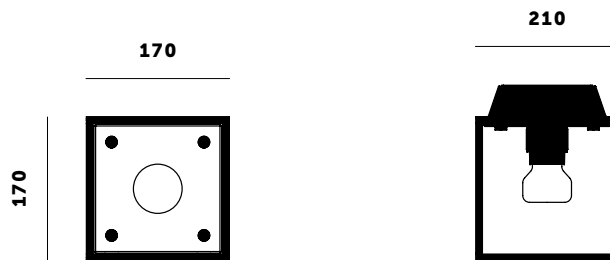

BUSTER + PUNCH

CAGED CEILING 1.0 / SMALL

TECH SPEC

CAGED CEILING 1.0 / S
FLAMED BLACK GRANITE

CAGED CEILING 1.0 / S
BRUSHED STEEL

CAGED CEILING 1.0 / SMALL

CAGED Ceiling 1.0 / Small shows off the brand new LED PUNCH BULB. Its compact size makes the light easy to fit in rooms of all sizes. The light is made from a matt black metal cage and comes with a changeable back panel. Caged Ceiling 1.0 / Small can be combined with other CAGED lights to create large-scale arrangements.

busterandpunch.com
info@busterandpunch.com

BUSTER + PUNCH

CAGED CEILING 1.0 / SMALL TECH SPEC

SPECIFICATIONS:

E27 screw
200-240V
IP20
Bulb optional

MOUNTING OPTIONS:

-  Wall surface mounted
-  Ceiling surface mounted