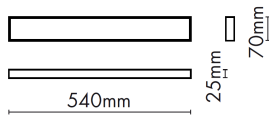

S I M
Frame Small

Type	Wall/ Ceiling light
Material	Solid brass
Environment	Indoors
Dimensions	506 x 36 x 25 mm
Weight	1,5 kg
Certification	IP44 CE
EU/UK	230 V
Lamping	LED: 24V, 7W, 2700K, dimmable, 742lm

180 01 207
180 01 208

brushed, oiled and waxed brass brushed,
oiled and waxed patinated brass

S I M
Frame Large

Type Wall/ Ceiling light
 Material Solid brass
 Environment Indoors
 Dimensions 540 x 70 x 25 mm
 Weight 2 kg
 Certification IP44 CE
 EU/UK 230 V
 Lamping LED: 24V, 14W, 2700K, dimmable, 1500lm

180 02 207 brushed, oiled and waxed brass
 180 02 208 brushed, oiled and waxed patinated brass

S I M
Flat recessed

Type Wall/ Ceiling light
 Material Solid brass
 Environment Indoors
 Dimensions 540 x 70 mm
 Weight 2 kg
 Certification IP44 CE
 EU/UK 230 V
 Lamping LED: 24V, 7W, 2700K, dimmable, 742lm

180 03 207 brushed, oiled and waxed brass
 180 03 208 brushed, oiled and waxed patinated brass

S I M
Flat In Recessed

Type Wall/ Ceiling light
 Material Solid brass
 Environment Indoors
 Dimensions 540 x 70 mm
 Weight 2 kg
 Certification IP44 CE
 EU/UK 230 V
 Lamping LED: 24V, 7W, 2700K, dimmable, 742lm