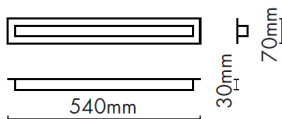

S I M
Frame Small

Type	Wall/ Ceiling light
Material	Solid brass
Environment	Indoors
Dimensions	506 x 36 x 25 mm
Weight	1,5 kg
Certification	IP44 CE
EU/UK	230 V
Lamping	LED: 24V, 7W, 2700K, dimmable, 742lm

180 01 207
180 01 208

brushed, oiled and waxed brass brushed,
oiled and waxed patinated brass

S I M
Frame Large

Type Wall/ Ceiling light
 Material Solid brass
 Environment Indoors
 Dimensions 540 x 70 x 25 mm
 Weight 2 kg
 Certification IP44 CE
 EU/UK 230 V
 Lamping LED: 24V, 14W, 2700K, dimmable, 1500lm

180 02 207 brushed, oiled and waxed brass
 180 02 208 brushed, oiled and waxed patinated brass

S I M
Flat recessed

Type Wall/ Ceiling light
 Material Solid brass
 Environment Indoors
 Dimensions 540 x 70 mm
 Weight 2 kg
 Certification IP44 CE
 EU/UK 230 V
 Lamping LED: 24V, 7W, 2700K, dimmable, 742lm

180 03 207 brushed, oiled and waxed brass
 180 03 208 brushed, oiled and waxed patinated brass

S I M
Flat In Recessed

Type Wall/ Ceiling light
 Material Solid brass
 Environment Indoors
 Dimensions 540 x 70 mm
 Weight 2 kg
 Certification IP44 CE
 EU/UK 230 V
 Lamping LED: 24V, 7W, 2700K, dimmable, 742lm