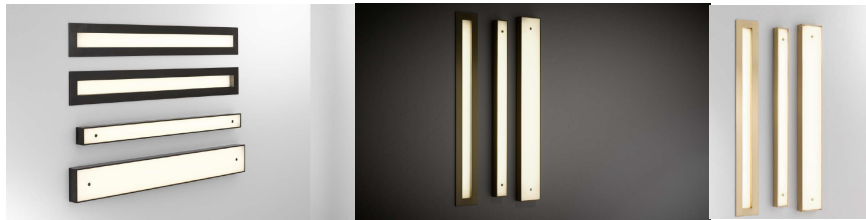

S I M

Designed by
Peter Straka
Vienna 2016

LED technology and craftsmanship combine in SIM, a new series of wall lights developed specifically for use in the bathroom and hallway.

Clean and refined, a letter box-shaped 500 mm brass base supports a clear and even panel of light that can sit flush with the wall, recessed or extended outwards to suit the space. Like the rest of KAIA's collection, the SIM series is available in a number of new bespoke finishes including a rich and dark patinated brass expertly oxidised by a team of knowledgeable craftsman in a small workshop in England.

S I M
Frame Small

Type	Wall/ Ceiling light
Material	Solid brass
Environment	Indoors
Dimensions	506 x 36 x 25 mm
Weight	1,5 kg
Certification	IP44 CE
EU/UK	230 V
Lamping	LED: 24V, 7W, 2700K, dimmable, 742lm

180 01 207
180 01 208

brushed, oiled and waxed brass brushed,
oiled and waxed patinated brass

S I M
Frame Large

Type Wall/ Ceiling light
 Material Solid brass
 Environment Indoors
 Dimensions 540 x 70 x 25 mm
 Weight 2 kg
 Certification IP44 CE
 EU/UK 230 V
 Lamping LED: 24V, 14W, 2700K, dimmable, 1500lm

180 02 207 brushed, oiled and waxed brass
 180 02 208 brushed, oiled and waxed patinated brass

S I M
Flat recessed

Type Wall/ Ceiling light
 Material Solid brass
 Environment Indoors
 Dimensions 540 x 70 mm
 Weight 2 kg
 Certification IP44 CE
 EU/UK 230 V
 Lamping LED: 24V, 7W, 2700K, dimmable, 742lm