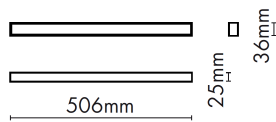

S I M
Frame Small

Type	Wall/ Ceiling light
Material	Solid brass
Environment	Indoors
Dimensions	506 x 36 x 25 mm
Weight	1,5 kg
Certification	IP44 CE
EU/UK	230 V
Lamping	LED: 24V, 7W, 2700K, dimmable, 742lm

180 01 207
180 01 208

brushed, oiled and waxed brass brushed,
oiled and waxed patinated brass

S I M
Frame Large

Type Wall/ Ceiling light
 Material Solid brass
 Environment Indoors
 Dimensions 540 x 70 x 25 mm
 Weight 2 kg
 Certification IP44 CE
 EU/UK 230 V
 Lamping LED: 24V, 14W, 2700K, dimmable, 1500lm

180 02 207 brushed, oiled and waxed brass
 180 02 208 brushed, oiled and waxed patinated brass

S I M
Flat recessed

Type Wall/ Ceiling light
 Material Solid brass
 Environment Indoors
 Dimensions 540 x 70 mm
 Weight 2 kg
 Certification IP44 CE
 EU/UK 230 V
 Lamping LED: 24V, 7W, 2700K, dimmable, 742lm

180 03 207 brushed, oiled and waxed brass
 180 03 208 brushed, oiled and waxed patinated brass

S I M
Flat In Recessed

Type Wall/ Ceiling light
 Material Solid brass
 Environment Indoors
 Dimensions 540 x 70 mm
 Weight 2 kg
 Certification IP44 CE
 EU/UK 230 V
 Lamping LED: 24V, 7W, 2700K, dimmable, 742lm