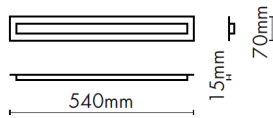

S I M
Frame Small

Type	Wall/ Ceiling light
Material	Solid brass
Environment	Indoors
Dimensions	506 x 36 x 25 mm
Weight	1,5 kg
Certification	IP44 CE
EU/UK	230 V
Lamping	LED: 24V, 7W, 2700K, dimmable, 742lm

180 01 207
180 01 208

brushed, oiled and waxed brass brushed,
oiled and waxed patinated brass

S I M
Frame Large

Type Wall/ Ceiling light
 Material Solid brass
 Environment Indoors
 Dimensions 540 x 70 x 25 mm
 Weight 2 kg
 Certification IP44 CE
 EU/UK 230 V
 Lamping LED: 24V, 14W, 2700K, dimmable, 1500lm

180 02 207 brushed, oiled and waxed brass
 180 02 208 brushed, oiled and waxed patinated brass

S I M
Flat recessed

Type Wall/ Ceiling light
 Material Solid brass
 Environment Indoors
 Dimensions 540 x 70 mm
 Weight 2 kg
 Certification IP44 CE
 EU/UK 230 V
 Lamping LED: 24V, 7W, 2700K, dimmable, 742lm

180 03 207 brushed, oiled and waxed brass
 180 03 208 brushed, oiled and waxed patinated brass

S I M
Flat In Recessed

Type Wall/ Ceiling light
 Material Solid brass
 Environment Indoors
 Dimensions 540 x 70 mm
 Weight 2 kg
 Certification IP44 CE
 EU/UK 230 V
 Lamping LED: 24V, 7W, 2700K, dimmable, 742lm