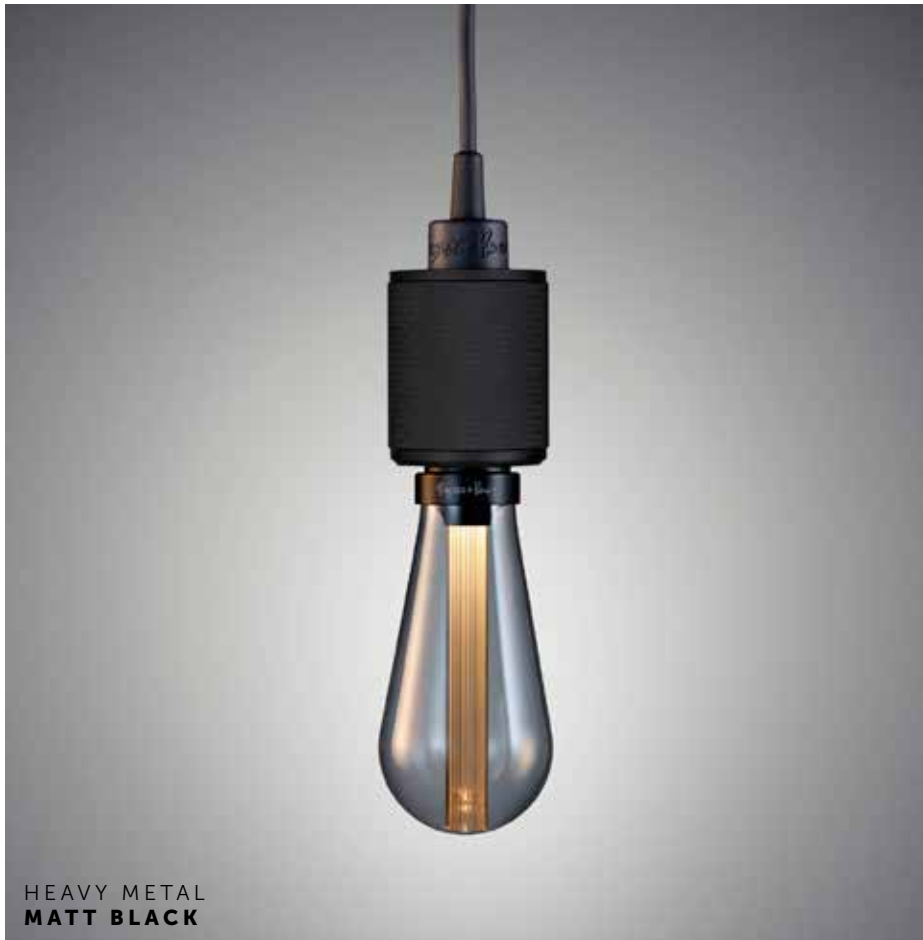

BUSTER + PUNCH

HEAVY METAL

TECH SPEC

HEAVY METAL

Single light pendant made from solid STEEL, COPPER, SMOKED BRONZE or MATT BLACK, with matt rubber detailing. Buster + Punch offers a range of light bulbs that look great with this light and are sold separately.

busterandpunch.com
info@busterandpunch.com

BUSTER + PUNCH

HEAVY METAL

SPECIFICATIONS:

E27 screw
 200-240V
 IP20
 Maximum 40W bulbs
 Bulbs sold separatley

FINISH	SKU	ALSO INCLUDED:
steel	HM101	2x wood screw 2x plastic plug* 1x extra rubber bit  2 pcs  2 pcs  1 pcs
copper	HM103	
smoked bronze	HM102	
matt black	HM104	