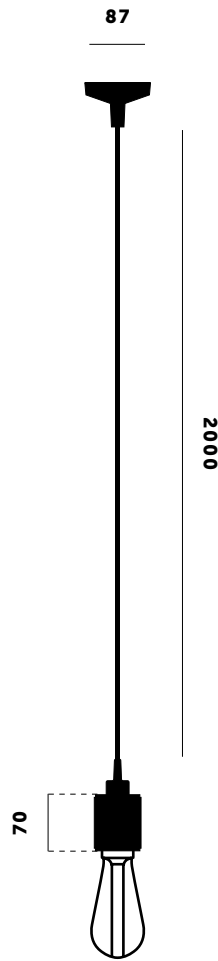

BUSTER + PUNCH

HEAVY METAL

TECH SPEC

HEAVY METAL

Single light pendant made from solid STEEL, COPPER, SMOKED BRONZE or MATT BLACK, with matt rubber detailing. Buster + Punch offers a range of light bulbs that look great with this light and are sold separately.

busterandpunch.com
info@busterandpunch.com

BUSTER + PUNCH

HEAVY METAL

SPECIFICATIONS:

E27 screw
 200-240V
 IP20
 Maximum 40W bulbs
 Bulbs sold separatley

FINISH	SKU	ALSO INCLUDED:
steel	HM101	2x wood screw 2x plastic plug* 1x extra rubber bit  2 pcs  2 pcs  1 pcs
copper	HM103	
smoked bronze	HM102	
matt black	HM104	